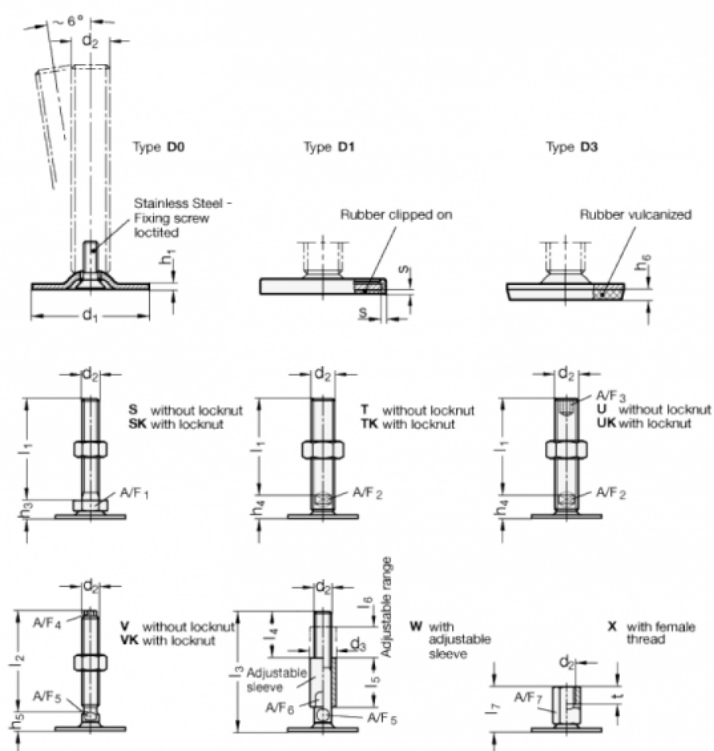

Article number: 204180M20100D0TK
 Description: E+G levelling foot
 GN 41-80-M20-100-D0-TK
 Note: TK With nut, Wrench flat at the bottom

Measures

A/F2 = 15
 d1 = 80
 d2 = M20
 h1 = 3
 h4 = 18
 h6 =
 l1 = 100
 s =